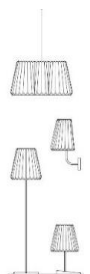

Glitters by Gabriela Náhlíková

CL001FA	Glitters / Floor Lamp / Clear	Dia 310 x H 1400 mm	Dia 12 3/16" x H 55 1/8"	2 470	10
CL001PA	Glitters / Pendant / Single / Clear	Dia 320 x H 300 mm	Dia 12 5/8" x H 11 13/16"	1 900	10
CL001PB	Glitters / Pendant / Double / Clear	W 320 x H 300 x L 515 mm + L	W 12 5/8" x H 11 13/16" x L 20 1/4" + L	2 850	10
CL001PC	Glitters / Pendant / Triple / Clear	W 320 x H 300 x L 700 mm + L	W 12 5/8" x H 11 13/16" x L 27 9/16" + L	3 590	10
CL001TA	Glitters / Table Lamp / Clear	Dia 230 x H 390 mm	Dia 9 1/16" x H 15 3/8"	1 290	10
CL001WA	Glitters / Wall Sconce / Clear	W 200 x H 370 x L 230 mm	W 7 7/8" x H 14 9/16" x L 9 1/16"	980	10