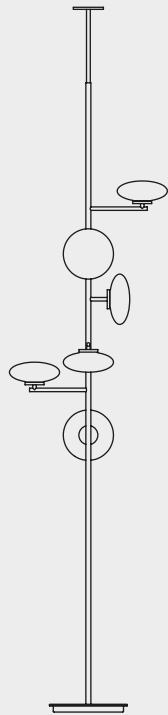

1307-11

SMALL
FLOOR-CEILING
LAMP

6 vetri ø 20
6 glasses ø 20

Ø32 x W50 x H250-280

200

6x6W - 3000 K
dimmer on cable
IP20

metallo nero opaco e vetro soffiato
bianco/
Matt black metal and white blown glass
bronzo spazzolato e vetro soffiato
bianco/
brushed bronze and white blown glass

3.180,00

3.415,00